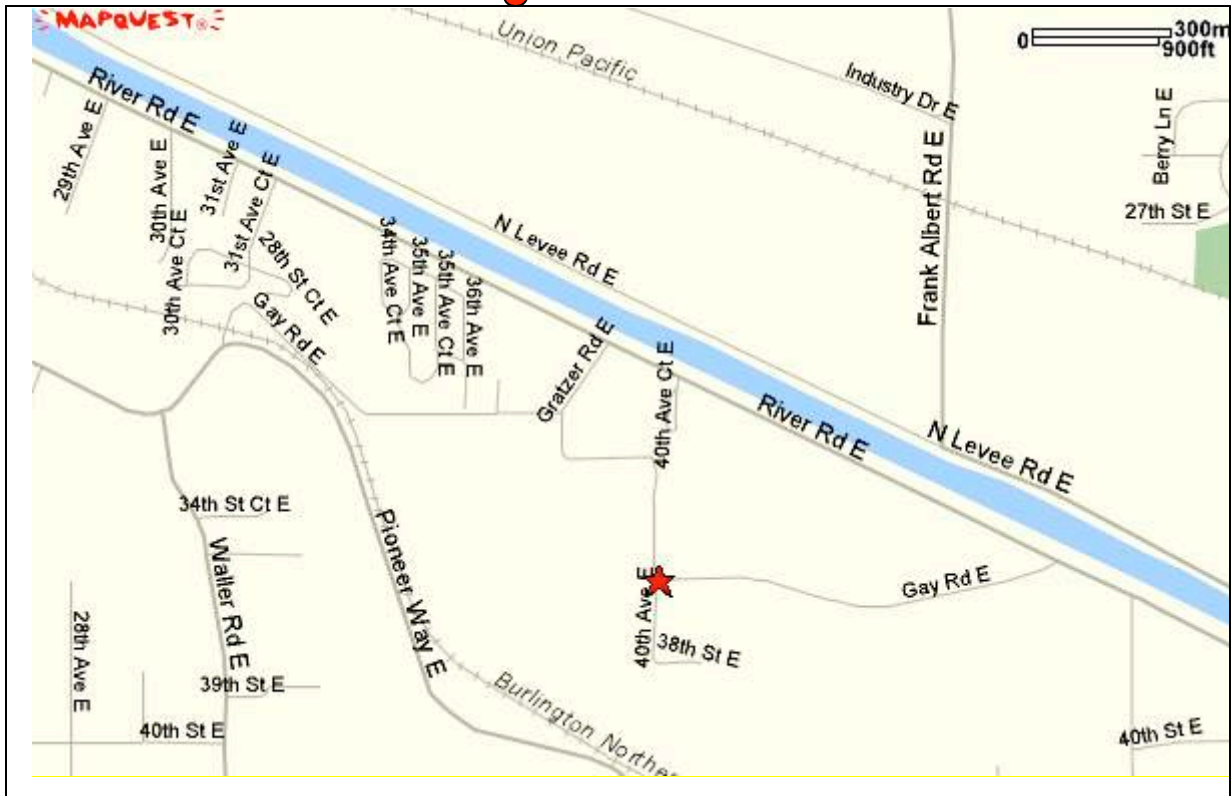

Directions to Eagle Acres Soccer Arena

Address: 3604 40th Avenue East
Tacoma, WA 98443
Phone: 253 927 3863 Cell: 253 691 9090

If you're coming **from Puyallup** on River Road, take a left just before Two Bears Trading Post onto Gay Road East. This will be just about a half mile or so past the Washington Premier (Royals) fields. Follow Gay Road (3/4 mile or so) until it turns to the right. There is where you'll take a left on 40th Ave East. Look for the dead end sign. You can see the arena from there. Take the second driveway and go to the back of the arena and park.

If you're coming **from the Tacoma area**, get onto River Road just past the Emerald Queen Casino at I-5. Follow River Road for a couple of miles until you come to Gratzler Road. There is a big billboard here above a small auto body shop. Take a right on Gratzler and follow it for a block or so. It'll fork at Gay Road East. Stay to the left and then continue on it (3/4 mile or so) until you see the dead end sign which is 40th Avenue East. Go straight on 40th which is a dead end road. You can see the arena from there. Take the gravel road next to the arena and park in the back.

The address is 3604 40th Avenue East, Tacoma, 98443, if you want to Mapquest it. It's just a couple of miles off of exit #135 on I-5.